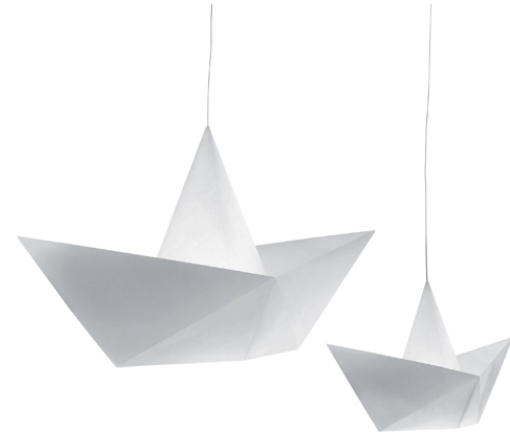

SKITSCH

SAILY

Pagani-Perversi, 2009/2015

Lampada a sospensione con diffusore in Nomex® DuPont (materiale ignifugo delle tute dei pompieri).
La base ospita la sorgente led a basso consumo energetico.

*Suspension lamp with light diffuser made of DuPont® Nomex (fire resistant materials of the firemen).
Inside on the base there is the low energy consumption led source.*

Sospensione, Grande / Pendant lamp, Large, l.40 w.93 h.49 cm

PP1208.B

Sospensione, Media / Pendant lamp, Medium, l.31 w.57 h.31 cm

PP1208.M
